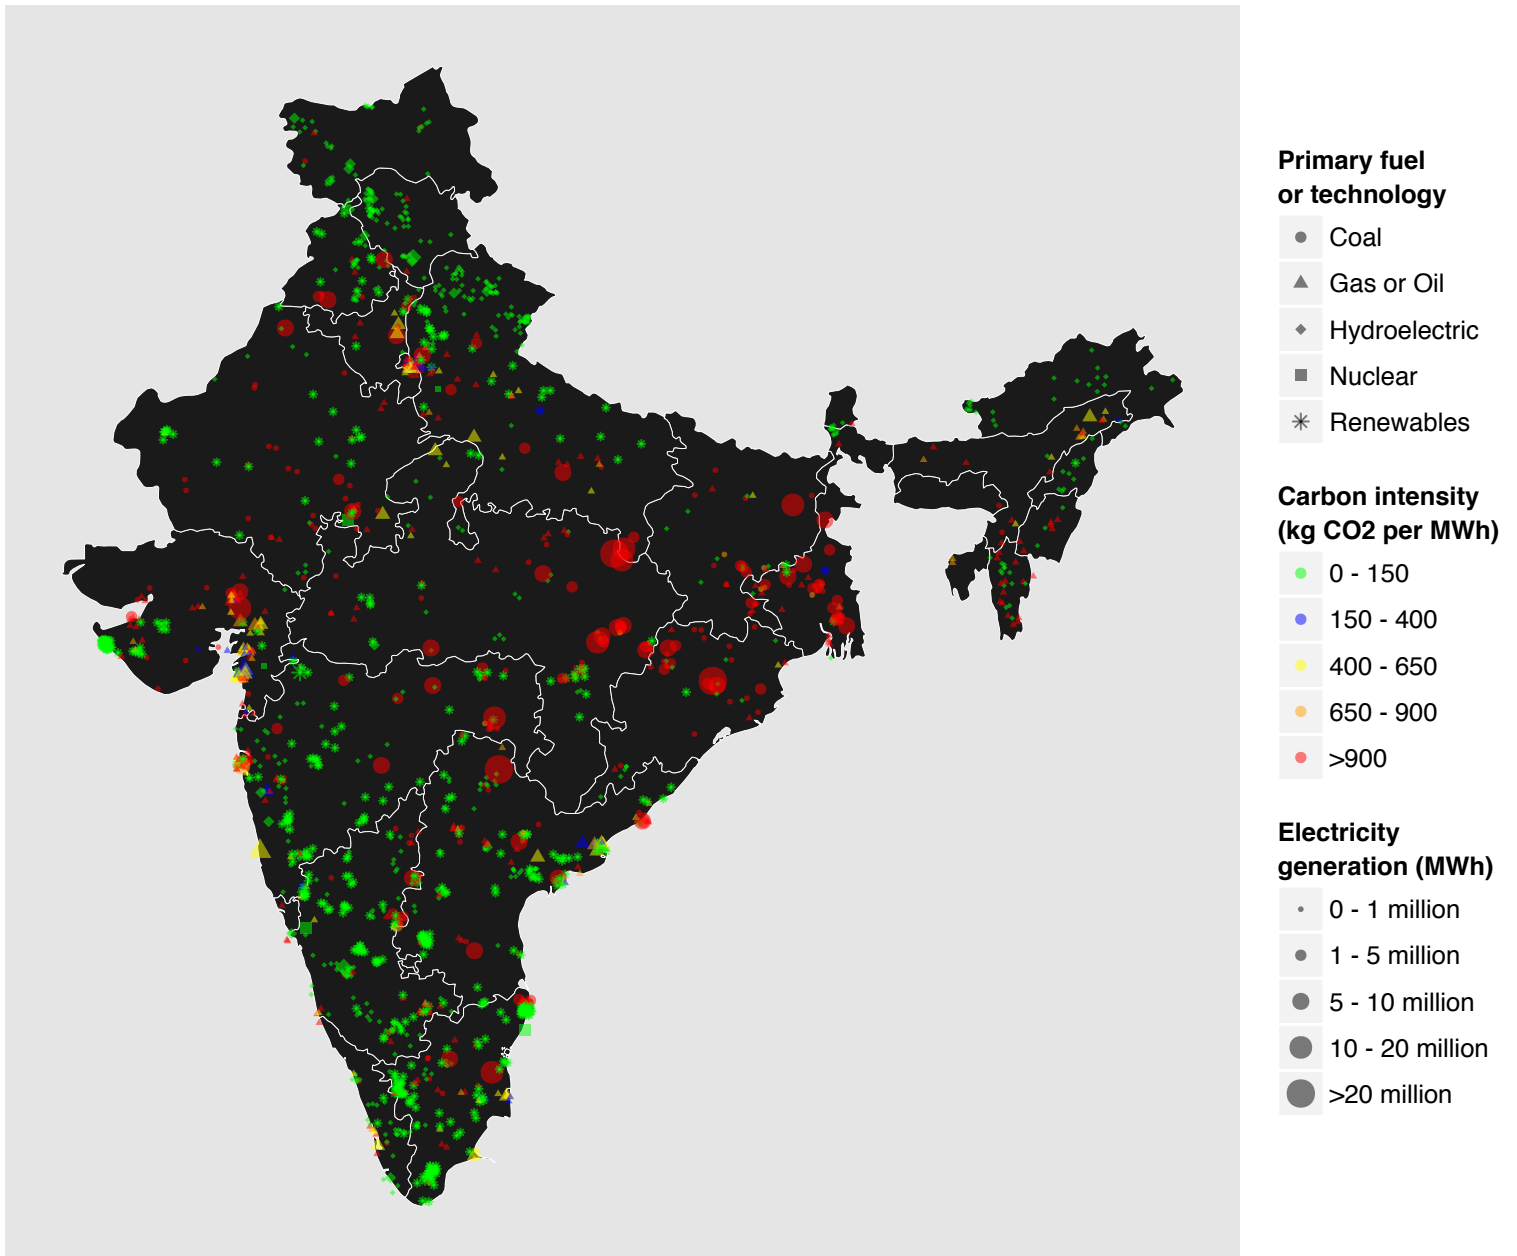

CARMA 2009 Distribution of Power Plants in India

Source: Carbon Monitoring for Action (CARMA) Database (www.carma.org)