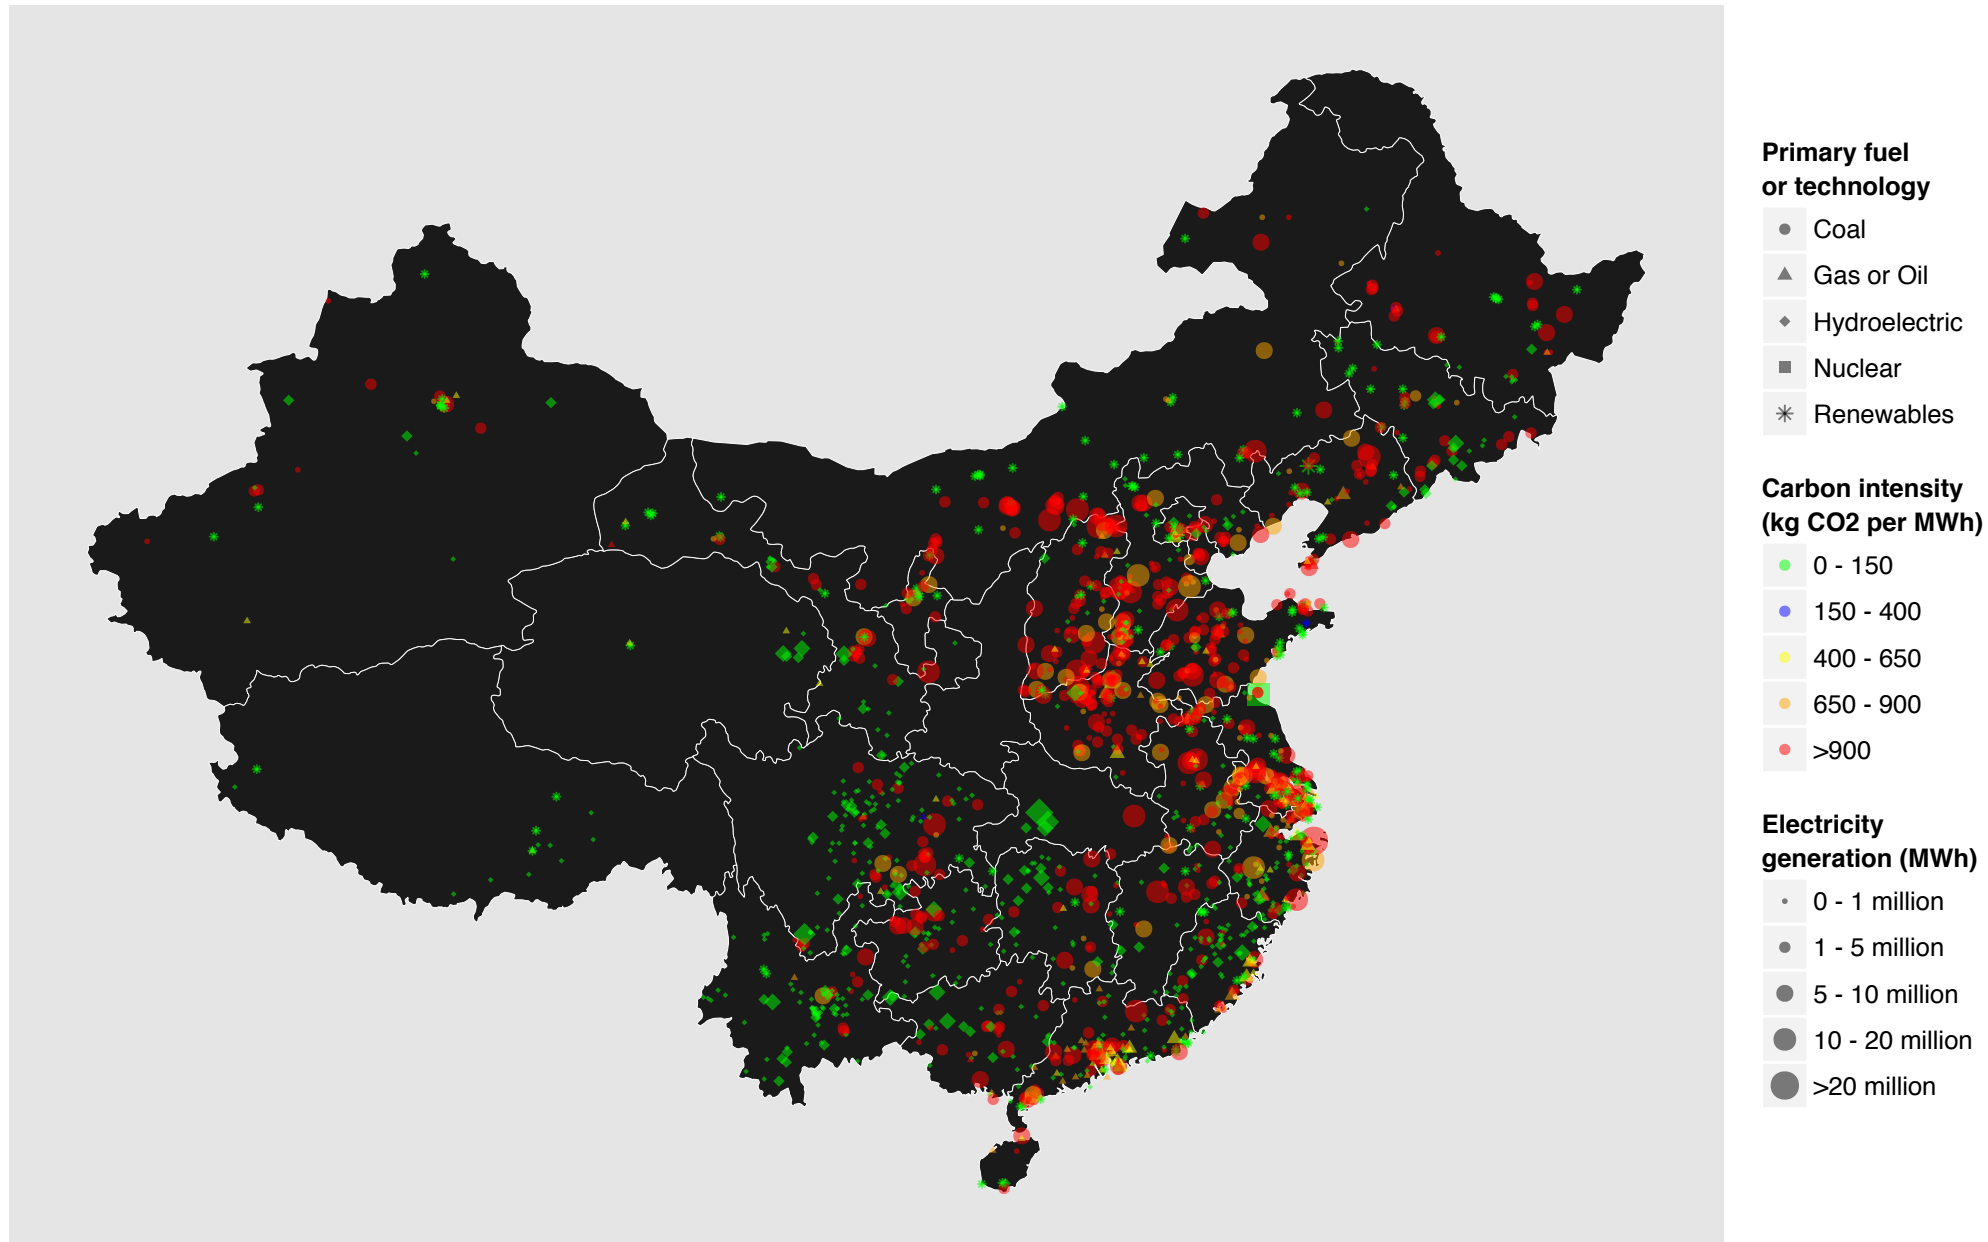

CARMA 2009 Distribution of Power Plants in China

Source: Carbon Monitoring for Action (CARMA) Database (www.carma.org)